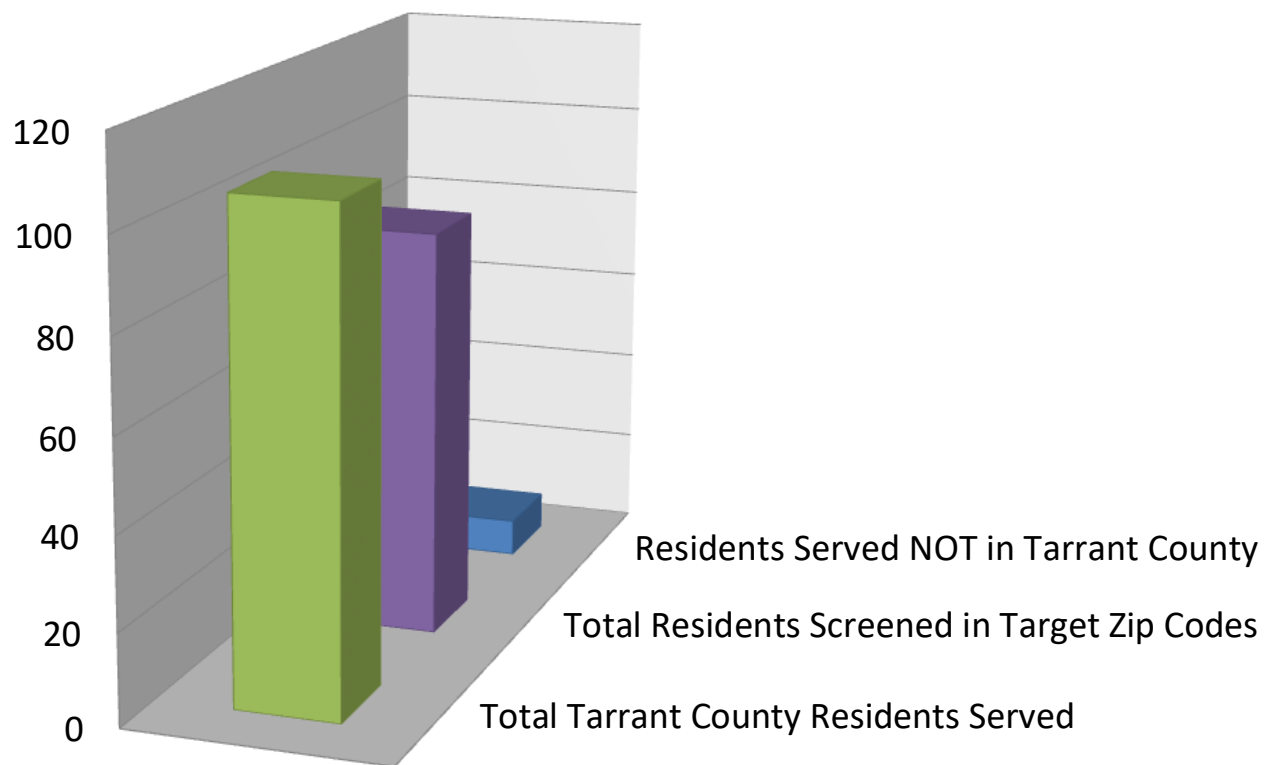

Breakdown of Target Area Served

	114
■ Total Tarrant County Residents Served	106
■ Total Residents Screened in Target Zip Codes	88
■ Residents Served NOT in Tarrant County	8